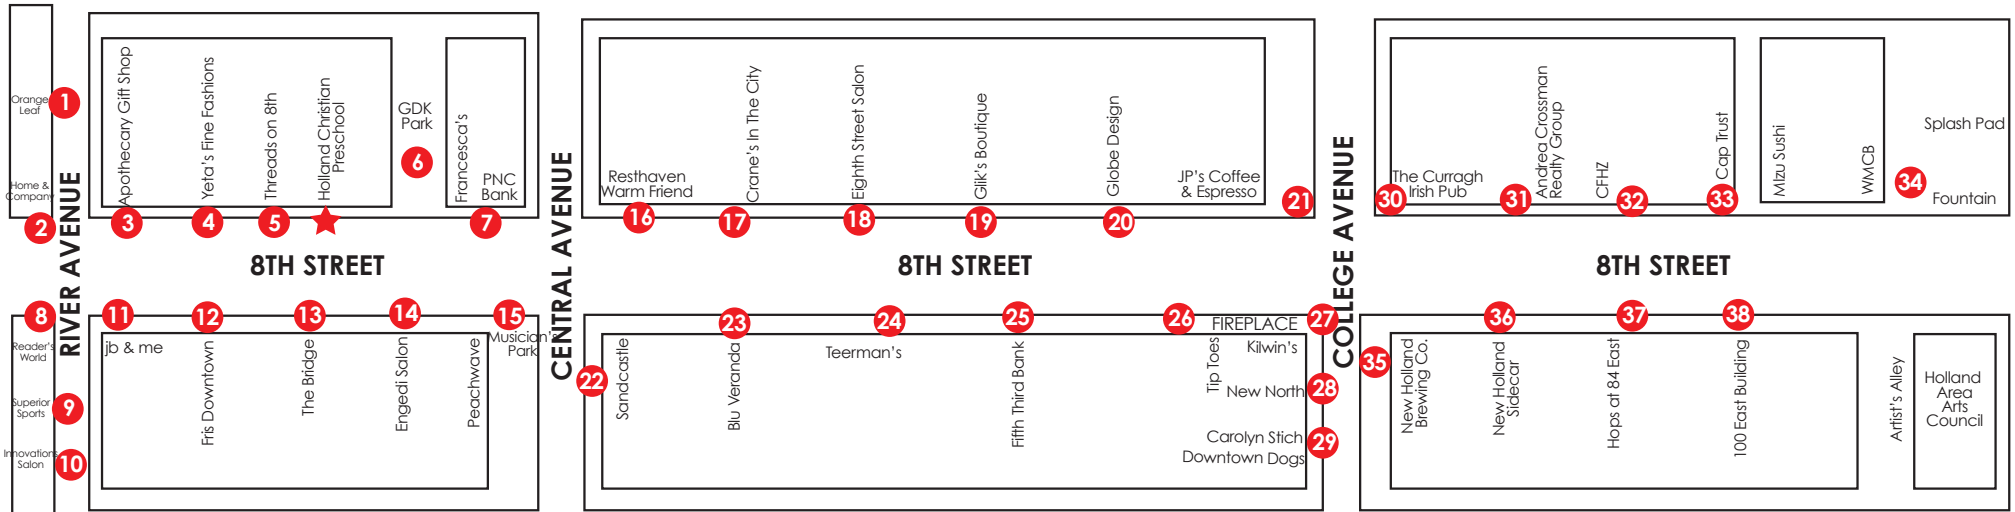

2015 Street Performer Series Performance Locations

★ Children and their parents are invited to join the staff from Holland Christian Preschool every Thursday during the Street Performer Series from 6:30 pm - 8:30 pm for fun games and free crafts!

01. Orange Leaf
02. Home & Company Corner
03. Apothecary Gift Shop
04. Yeta's Fine Fashions
05. Threads on 8th
06. Inside GDK Park
07. PNC Bank
08. Reader's World Corner
09. Superior Sports
10. Innovations Salon
11. jb & me
12. Fris Downtown
13. The Bridge

14. Engedi Salon
15. Musicians Park
16. Resthaven Warm Friend
17. Cranes In The City
18. Eighth Street Salon
19. Glik's Boutique
20. Globe
21. JP's Coffee & Espresso Corner
22. Sandcastle
23. Blu Veranda
24. Teerman's
25. Fifth Third Bank
26. Tip Toes

27. Kilwin's Corner
28. New North
29. Downtown Dogs/Carolyn Stich
30. Curragh Irish Pub Corner
31. Andrea Crossman Realty Group
32. Community Foundation Holland/Zeeland
33. Cap Trust
34. Side of Splash Pad
35. New Holland Brewing (On College)
36. New Holland Sidecar
37. Hops at 84 East
38. 100 East Building